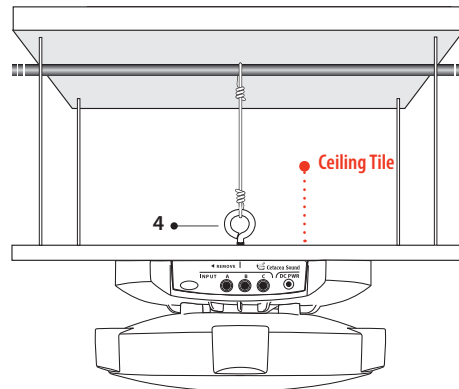

Ceiling Mount Kit

Astronaut series speakers come standard with a ceiling mount kit for simple installation to ceiling tiles or hard-surfaced ceilings. Eye bolt prevents unwanted removal of the Astronaut from below the ceiling.