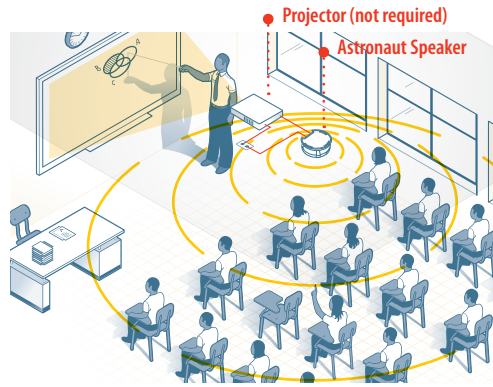

Product Features

- 60 watts total system power
- Up to 1,500 sq. ft. soundfield coverage with 12' ceilings
- 360° omni-directional acoustics for group listening applications
- Pre-equalized for superior speech intelligibility
- 3-channel mixer supports projectors, microphones, DVD's, smartphones, computers, and whiteboards
- Simple below the ceiling installation with included bracket
- ENERGY STAR® power and internationally certified

The included bracket allows for quick and easy mounting to the ceiling. The Astronaut can be mounted almost anywhere on the ceiling but for the best result, mount it close to the audience.

Ceiling Mount Kit