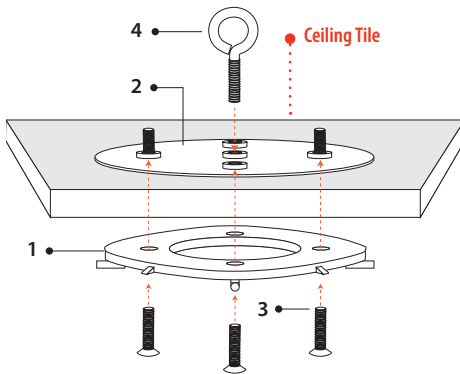

Ceiling Mount Kit

Astronaut series speakers come standard with a ceiling mount kit for simple installation to ceiling tiles or hard-surfaced ceilings. Eye bolt prevents unwanted removal of the Astronaut from below the ceiling.