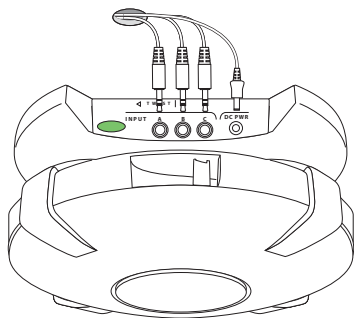

# Hookup Diagrams

## Astronaut Series

Up to 3 separate inputs for simultaneous speech and audio applications!

- A: To DVD
- B: To Computer
- C: To Microphone Receiver
- DC PWR: To AC Adapter

Note: A, B, or C inputs accept any combination of mono or stereo sources.

### Portable Projector Connections