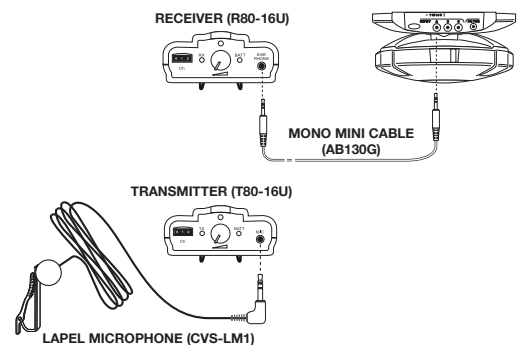

PAL16 Wireless Microphone Connections