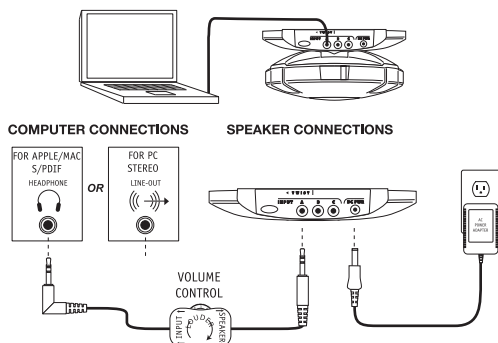

Computer Connections