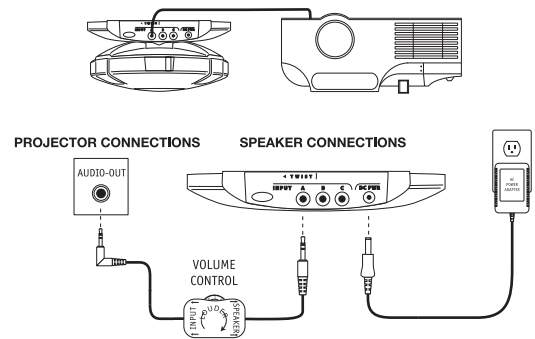

## Astronaut Series

Up to 3 separate inputs for simultaneous speech and audio applications!

- A: To DVD
- B: To Computer
- C: To Microphone Receiver
- DC PWR: To AC Adapter

Note: A, B, or C inputs accept any combination of mono or stereo sources.

### Portable Projector Connections