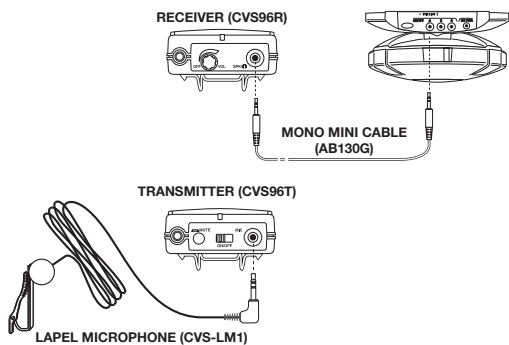

CVS96 Wireless Microphone Connections